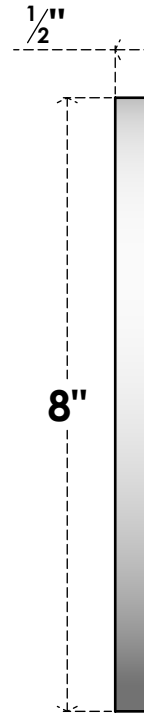

ROSP080X080X050GRY12

8"W X 8"H X 1/2"P STANDARD GRAYSON SPIRAL ROSETTE WITH SQUARE EDGE, ARCHITECTURAL GRADE PVC

FRONT

SIDE

EKENA MILLWORK
2300 WEST MAIN ST.
CLARKSVILLE, TX 75426
TOLL FREE: 866-607-0453
WWW.EKENAMILLWORK.COM

NOTES

1. INSTALLATION TO BE COMPLETED IN ACCORDANCE WITH MANUFACTURER'S SPECIFICATIONS.
2. DRAWING MAY NOT BE TO SCALE
3. THIS DRAWING IS INTENDED FOR DESIGN AND PLANNING PURPOSES ONLY.
4. ALL INFORMATION CONTAINED HEREIN WAS CURRENT AT THE TIME OF DEVELOPMENT BUT MUST BE REVIEWED AND APPROVED BY THE PRODUCT MANUFACTURER TO BE CONSIDERED ACCURATE.
5. ARCHITECTURAL GRADE PVC PRODUCTS ARE MADE FROM EXPANDED CELLULAR PVC AND COME NATURALLY WHITE BUT MAY BE PAINTED