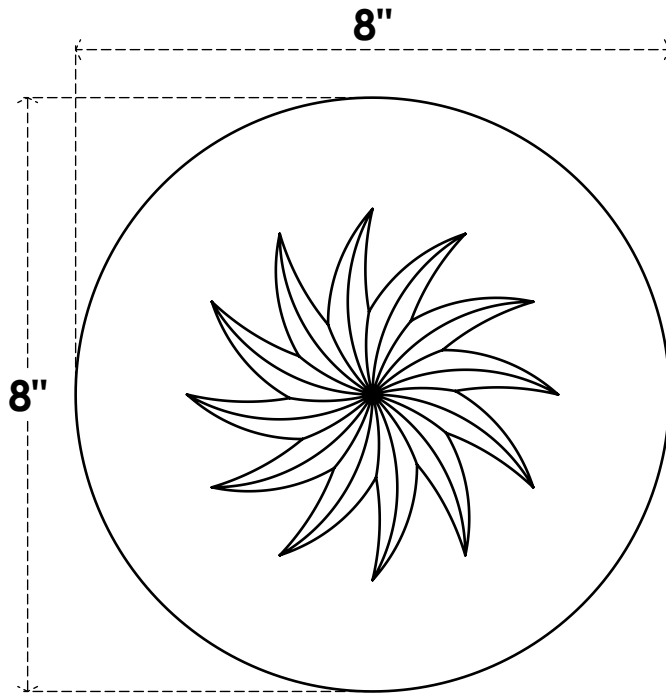

ROSP080X080X050GRY12

8"W X 8"H X 1/2"P STANDARD GRAYSON SPIRAL ROSETTE WITH SQUARE EDGE, ARCHITECTURAL GRADE PVC

FRONT

SIDE

EKENA MILLWORK
2300 WEST MAIN ST.
CLARKSVILLE, TX 75426
TOLL FREE: 866-607-0453
WWW.EKENAMILLWORK.COM